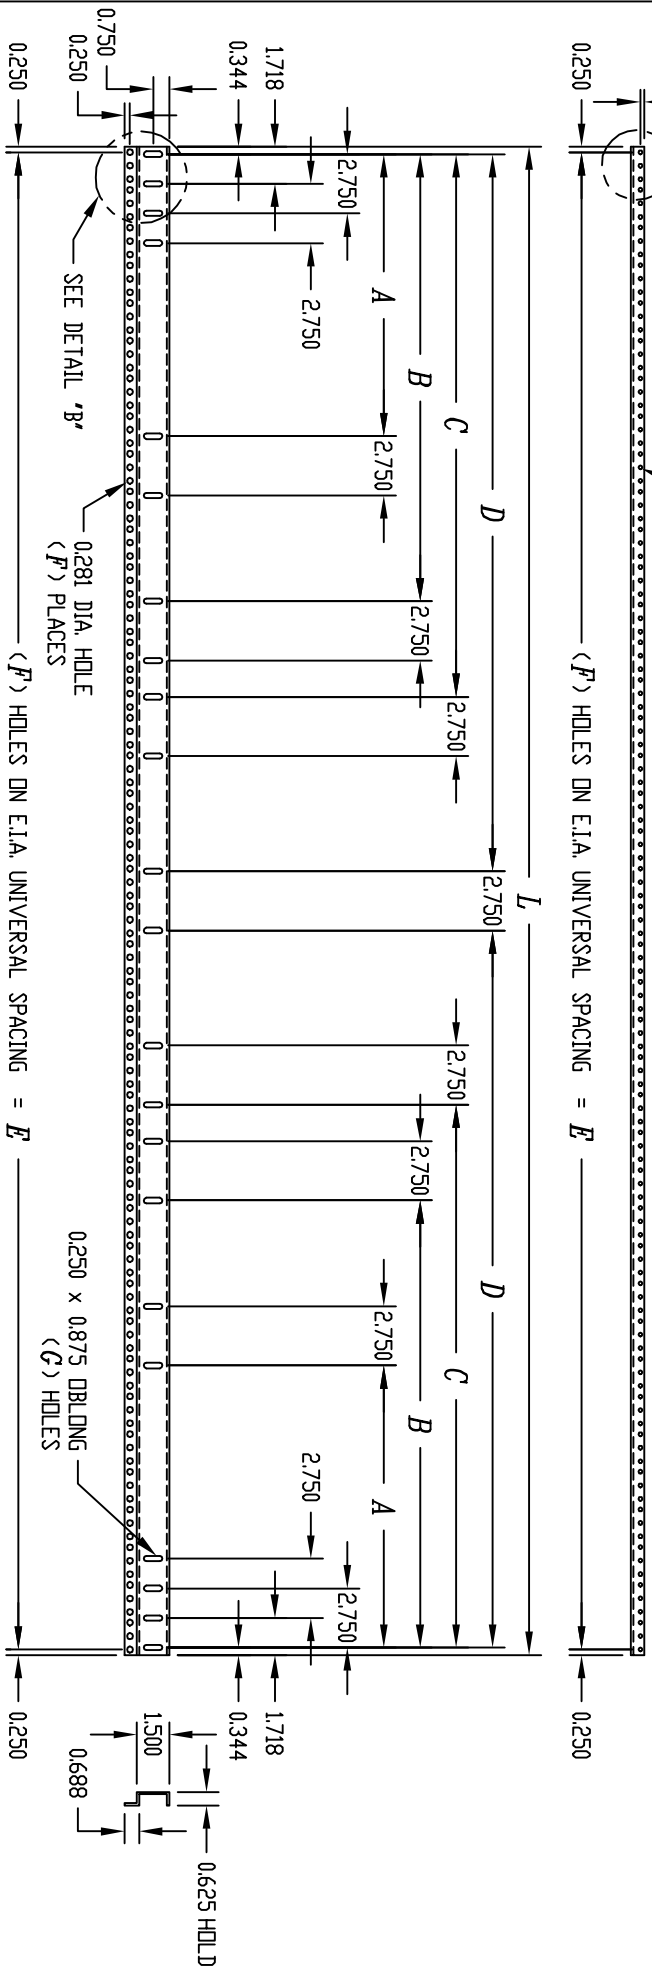

PART NAME: PANEL MOUNTING RAIL PART No.: PMR-9448 TD PMR-9454 / PMR-2002 / PMR-2331 / PMR-9306 / PMR-14315

MATERIAL: 12 GA. STEEL
FINISH: SMOOTH BLACK

NOTE: PANEL MOUNTING RAIL LISTED MAY BE USED ON EITHER
SERIES 60, SERIES 2000, CLASSIC II, VALURACK, ECONDMIZER,
JAGUAR (STYLE B) OR ALL AMERICAN RACK WITH CORRESPONDING
PANEL SPACE MATCHING THE LENGTH OF THE RAILS.

CATALOG No.	L	A	B	C	D	E	F	G
PMR-9448	21.000	---	---	---	---	20.500	36	8
PMR-2331	24.500	---	---	---	---	24.000	42	8
PMR-14315	28.000	---	---	---	---	27.500	48	8
PMR-9449	31.500	---	---	---	---	31.000	54	8
PMR-2002	35.000	---	---	---	---	34.500	60	8
PMR-9450	42.000	10.188	---	---	19.281	41.500	72	14
PMR-9451	52.500	15.438	---	---	24.531	52.000	90	14
PMR-9452	61.250	13.094	---	---	28.906	60.750	105	14
PMR-9453	70.000	15.281	---	---	33.281	69.500	120	14
PMR-9306	77.000	17.016	---	---	---	76.500	132	14
PMR-9454	78.750	13.375	25.125	29.563	37.656	78.250	135	22